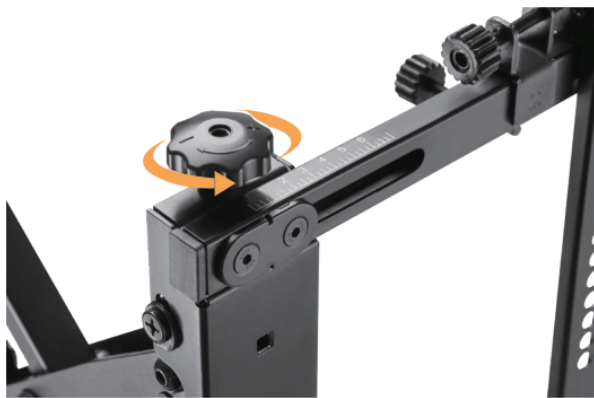

## For 45"-70" LED, LCD flat panels:

Provides a professional video wall solution universal compatibility with load capacity of 70kg/154lbs. VESA 600×400 hole pattern.

Kickstand provides 12° of tilt for easy cable management and maintenance. Anti-theft design (require for a padlock) for public displays.

Allows unlimited display configurations and innovative pop-out function that provides quick and easy rear of screen access, Post-installation lateral shift allows screens to slide apart and back together to simplify installation and maintenance. 6 points of vertical, tilt and depth adjustment for seamless display alignment and level.