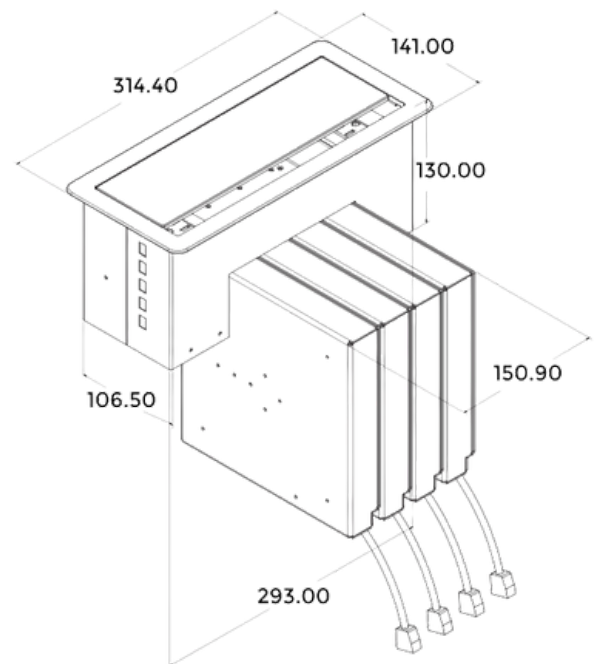

ANDTRC805

RETRACTABLE SERIES

RETRACTABLE CABLE CUBBY / DESKTOP INTERFACES

ANDTRC805

RETRACTABLE CABLE CUBBY

Specifications:

- A compact cable manager with smart cable types, including HDMI, DP, Mini DP, Type C USB, RJ-45, Type A USB, and VGA + Audio (3.5 mm) with round cable
- Two universal power socket with Two USB-A charger
- Combination of any 4 Modules
- Intuitive Use - Pull and stop or pull and retract
- Intuitive Use - Pull and stop or pull and retract
- Easy to Install
- Maximum Cable Extension - Up to 1.5 m (4.9 ft.)
- Product Weight : 2.5 kg
- Shipping Weight : 3.5 kg
- Shipping Dimension (L x W x H) : 350 x 220 x 220 mm
- Color Available : Black

*Dimensions in mm

ANDTRC805

CABLE MANAGERS

Modules:

VGARC Module

HDMIRC Module

MDPRC Module

TCRC Module

USBRC Module

RJ45RC Module

DPRC Module

Specifications:

Product Weight	1.5 kg
Shipping Weight	1.8 kg
Shipping Dimension	390 x 270 x 90 mm (L x W x H)
Colour Available	Black

*Dimensions in mm