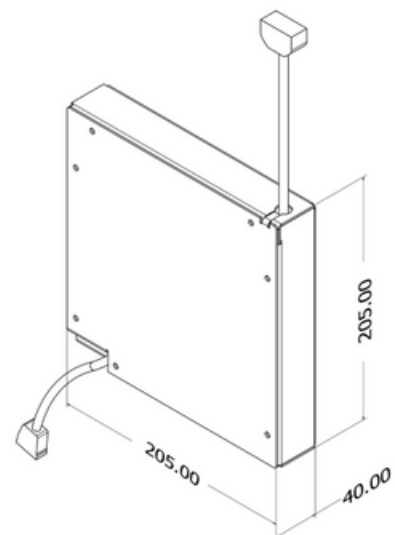

ANDTRC805

RETRACTABLE SERIES

RETRACTABLE CABLE CUBBY / DESKTOP INTERFACES

ANDTRC805

RETRACTABLE CABLE CUBBY

Specifications:

- A compact cable manager with smart cable types, including HDMI, DP, Mini DP, Type C USB, RJ-45, Type A USB, and VGA + Audio (3.5 mm) with round cable
- Two universal power socket with Two USB-A charger
- Combination of any 4 Modules
- Intuitive Use - Pull and stop or pull and retract
- Intuitive Use - Pull and stop or pull and retract
- Easy to Install
- Maximum Cable Extension - Up to 1.5 m (4.9 ft.)
- Product Weight : 2.5 kg
- Shipping Weight : 3.5 kg
- Shipping Dimension (L x W x H) : 350 x 220 x 220 mm
- Color Available : Black

*Dimensions in mm

ANDTRC805

CABLE MANAGERS

Modules:

VGARC Module

HDMIRC Module

MDPRC Module

TCRC Module

USBRC Module

RJ45RC Module

DPRC Module

Specifications:

Product Weight	1.5 kg
Shipping Weight	1.8 kg
Shipping Dimension	390 x 270 x 90 mm (L x W x H)
Colour Available	Black

*Dimensions in mm