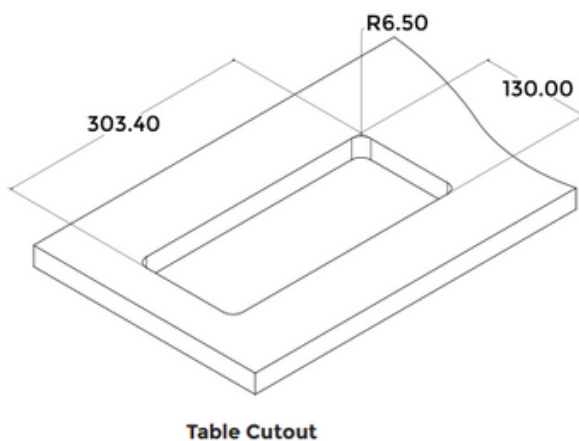

ANDTRC805

RETRACTABLE SERIES

RETRACTABLE CABLE CUBBY / DESKTOP INTERFACES

ANDTRC805

RETRACTABLE CABLE CUBBY

Specifications:

- A compact cable manager with smart cable types, including HDMI, DP, Mini DP, Type C USB, RJ-45, Type A USB, and VGA + Audio (3.5 mm) with round cable
- Two universal power socket with Two USB-A charger
- Combination of any 4 Modules
- Intuitive Use - Pull and stop or pull and retract
- Intuitive Use - Pull and stop or pull and retract
- Easy to Install
- Maximum Cable Extension - Up to 1.5 m (4.9 ft.)
- Product Weight : 2.5 kg
- Shipping Weight : 3.5 kg
- Shipping Dimension (L x W x H) : 350 x 220 x 220 mm
- Color Available : Black

*Dimensions in mm

ANDTRC805

CABLE MANAGERS

Modules:

VGARC Module

HDMIRC Module

MDPRC Module

TCRC Module

USBRC Module

RJ45RC Module

DPRC Module

Specifications:

Product Weight	1.5 kg
Shipping Weight	1.8 kg
Shipping Dimension	390 x 270 x 90 mm (L x W x H)
Colour Available	Black

*Dimensions in mm