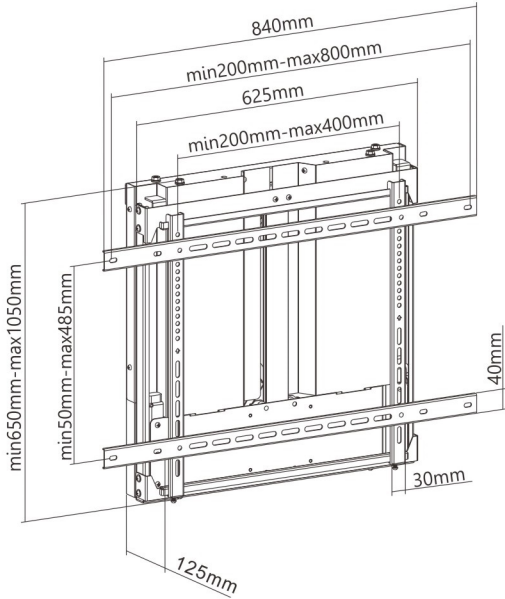

HAW400 Series

Height-Adjustable Wall Mounts for Interactive Displays

ANHAW400-40

ANHAW400-70

ANHAW400-90

Item No.	ANHAW400-40	ANHAW400-70	ANHAW400-90
Screen Size	37"-55"	50"-70"	70"-90"
Max. VESA	800x400	800x600	800x600
Weight Capacity	23-40kg/50.6-88lbs	40-60kg/88-132lbs	60-90kg/132-198lbs
Strength Tested	Three Times	Four Times	Four Times
Profile	125mm (4.9")	127mm (5")	127mm (5")
Height Range	400mm (15.7")	400mm (15.7")	400mm (15.7")
Material	Steel, Aluminum	Steel, Aluminum	Steel, Aluminum