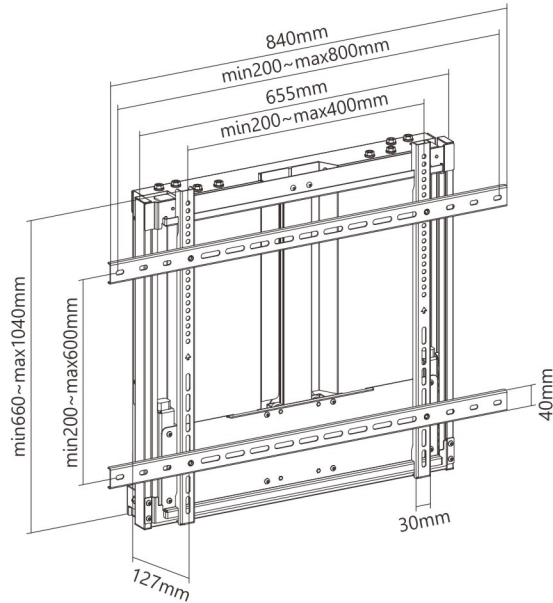

HAW400 Series

Height-Adjustable Wall Mounts for Interactive Displays

ANHAW400-40

ANHAW400-70

ANHAW400-90

Item No.	ANHAW400-40	ANHAW400-70	ANHAW400-90
Screen Size	37"-55"	50"-70"	70"-90"
Max. VESA	800x400	800x600	800x600
Weight Capacity	23-40kg/50.6-88lbs	40-60kg/88-132lbs	60-90kg/132-198lbs
Strength Tested	Three Times	Four Times	Four Times
Profile	125mm (4.9")	127mm (5")	127mm (5")
Height Range	400mm (15.7")	400mm (15.7")	400mm (15.7")
Material	Steel, Aluminum	Steel, Aluminum	Steel, Aluminum