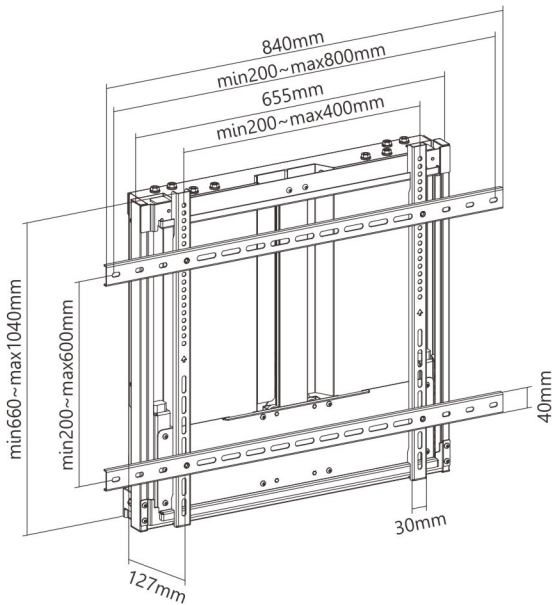

HAW400 Series

Height-Adjustable Wall Mounts for Interactive Displays

ANHAW400-40

ANHAW400-70

ANHAW400-90

Item No.	ANHAW400-40	ANHAW400-70	ANHAW400-90
Screen Size	37"-55"	50"-70"	70"-90"
Max. VESA	800x400	800x600	800x600
Weight Capacity	23-40kg/50.6-88lbs	40-60kg/88-132lbs	60-90kg/132-198lbs
Strength Tested	Three Times	Four Times	Four Times
Profile	125mm (4.9")	127mm (5")	127mm (5")
Height Range	400mm (15.7")	400mm (15.7")	400mm (15.7")
Material	Steel, Aluminum	Steel, Aluminum	Steel, Aluminum