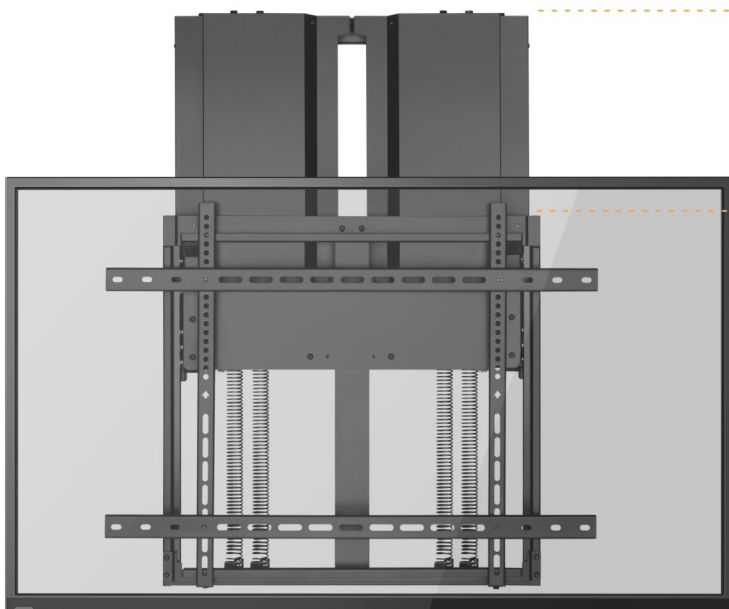

ANHAW400 Series

Height-Adjustable Wall Mounts for Interactive Displays

Weight Balance Design

easily accommodates the different weights of displays

Keyhole Pattern

for easy and quick installation

Compact Design

allows the mount to hide behind the screen when not in use

400mm (15.7")

Smooth Height Adjustment

allows for any desired display position