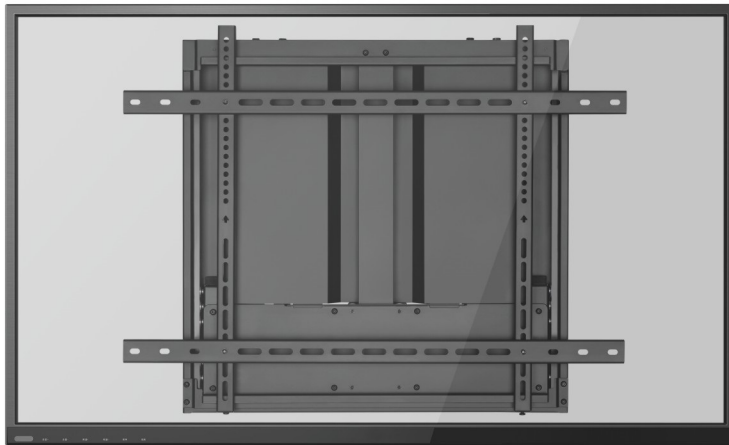

ANHAW400 Series

Height-Adjustable Wall Mounts for Interactive Displays

Weight Balance Design

easily accommodates the different weights of displays

Keyhole Pattern

for easy and quick installation

Compact Design

allows the mount to hide behind the screen when not in use

400mm (15.7")

Smooth Height Adjustment

allows for any desired display position