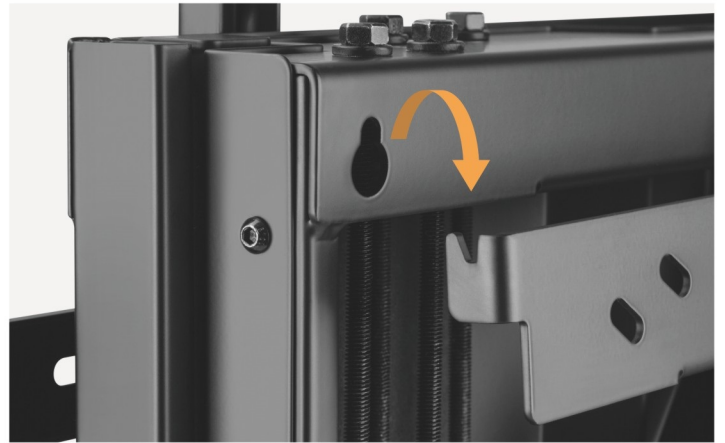

ANHAW400 Series

Height-Adjustable Wall Mounts for Interactive Displays

Weight Balance Design

easily accommodates the different weights of displays

Keyhole Pattern

for easy and quick installation

Compact Design

allows the mount to hide behind the screen when not in use

400mm (15.7")

Smooth Height Adjustment

allows for any desired display position