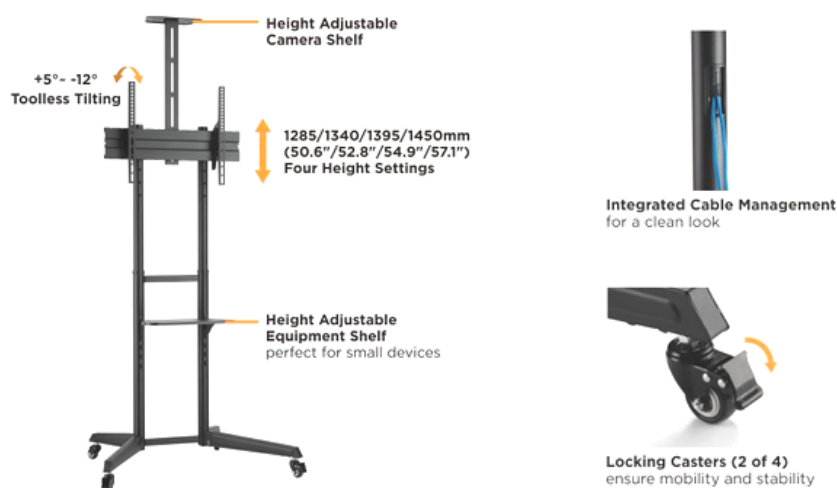

## Description:

This low cost but versatile Anchor Mobile Cart fits most 37"-70" TVs, available in various areas including home, offices, conferences, restaurants, hospitalities and more. Four height settings of the mounting plate allow for adjusting to the desired height. The toolless tilt adjustment provides the optimal viewing angle. Height-adjustable camera shelf included is ideal for teleconference meetings. Two locking casters make this TV cart easy to move and stop at will. The height adjustable equipment shelf provides an extra storage for small devices. Integrated cable management keeps a clean appearance.

## Features:

- ✓ Versatile & compact steel TV cart.
- ✓ Height adjustable: for an optimal viewing position.
- ✓ Free-Tilting Design: makes easy forward or backward adjustments for better viewing and reduced glare.
- ✓ Height adjustable camera shelf.
- ✓ Height adjustable equipment shelf: provides more storage space for accessories.
- ✓ Heavy-Duty casters with locking mechanism: can be moved or stopped at will.
- ✓ Cable management: keep everything organized.

## Specifications:

<b>Dimensions</b>	871x678x1966mm
<b>Fit Screen Size</b>	37"-70"
<b>Vesa Compatible</b>	100x100, 200x100, 200x200, 300x200, 400x200, 300x300, 400x300, 400x400, 600x400
<b>TV Weight Capacity</b>	50kg
<b>Tilt Range</b>	+5° ~ -12°
<b>Swivel Range</b>	N/A
<b>Screen Rotation</b>	N/A
<b>TV Height Adjustable</b>	Yes
<b>Shelf Weight Capacity</b>	5Kg
<b>Cable Management</b>	Yes