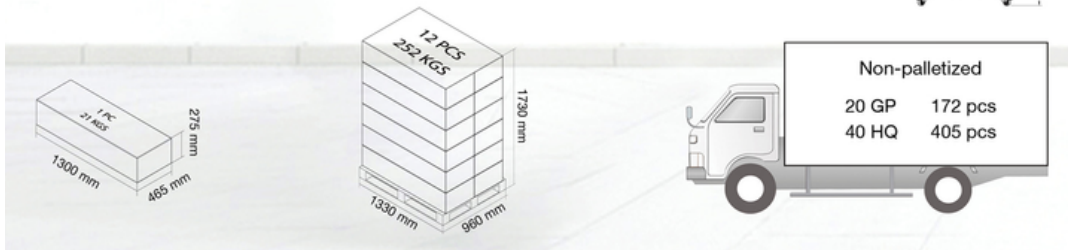

ANTLETW85-PRO

Motorised Professional TV Trolley Stand

Fits most 55"~85"

ANTLETW85-PRO

Motorised Professional TV Trolley Stand

Specifications:

Screen Size
55" - 85"

Capacity
150lbs(68.2kg)

VESA
200 x 200-600 x 400mm

Upright
19.7" (500mm)

Material built
Aluminum

For more information contact:

Anchor AV, P.O. Box 121071, Dubai, U.A.E.

Tel: +971 4 3706522, Email: enquiry@anchorav.com

Copyright © 2020 Anchor AV. ANCHOR PRO is the registered trademark of Anchor AV Accessories. Specifications and terms are subject to change without prior notice.

ANTLETW85-PRO

**Motorised Professional TV Trolley
Stand**

Features:

Weight
Capacity
68.2 Kgs

Screen Size
55" 85"

VESA
Compatible
600x400

Upright
500mm

Curved
Screen