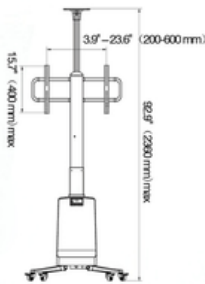

ANTLETW85-PRO

Motorised Professional TV Trolley Stand

Fits most 55"~85"

ANTLETW85-PRO

Motorised Professional TV Trolley Stand

Specifications:

Screen Size
55" - 85"

Capacity
150lbs(68.2kg)

VESA
200 x 200-600 x 400mm

Upright
19.7" (500mm)

Material built
Aluminum

For more information contact:

Anchor AV, P.O. Box 121071, Dubai, U.A.E.

Tel: +971 4 3706522, Email: enquiry@anchorav.com

Copyright © 2020 Anchor AV. ANCHOR PRO is the registered trademark of Anchor AV Accessories. Specifications and terms are subject to change without prior notice.

ANTLETW85-PRO

**Motorised Professional TV Trolley
Stand**

Features:

Weight
Capacity
68.2 Kgs

Screen Size
55" 85"

VESA
Compatible
600x400

Upright
500mm

Curved
Screen