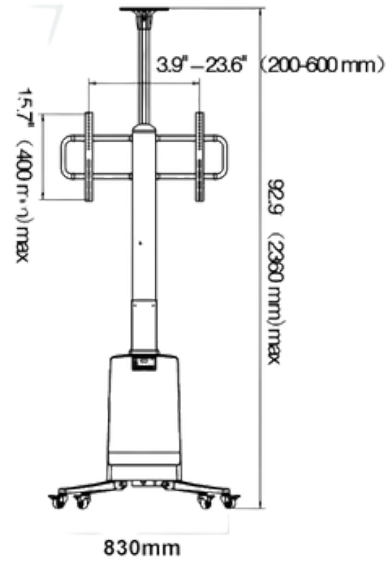

ANTLETW85-PRO

Motorised Professional TV Trolley Stand

Fits most 55"~85"

ANTLETW85-PRO

Motorised Professional TV Trolley Stand

Specifications:

Screen Size
55" - 85"

Capacity
150lbs(68.2kg)

VESA
200 x 200-600 x 400mm

Upright
19.7" (500mm)

Material built
Aluminum

For more information contact:

Anchor AV, P.O. Box 121071, Dubai, U.A.E.

Tel: +971 4 3706522, Email: enquiry@anchorav.com

Copyright © 2020 Anchor AV. ANCHOR PRO is the registered trademark of Anchor AV Accessories. Specifications and terms are subject to change without prior notice.

ANTLETW85-PRO

**Motorised Professional TV Trolley
Stand**

Features:

Weight
Capacity
68.2 Kgs

Screen Size
55" 85"

VESA
Compatible
600x400

Upright
500mm

Curved
Screen