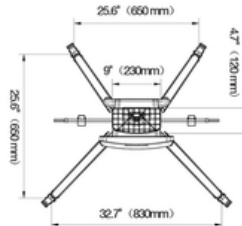

ANTLETW85-PRO

Motorised Professional TV Trolley Stand

Fits most 55"~85"

ANTLETW85-PRO

Motorised Professional TV Trolley Stand

Specifications:

Screen Size
55" - 85"

Capacity
150lbs(68.2kg)

VESA
200 x 200-600 x 400mm

Upright
19.7" (500mm)

Material built
Aluminum

For more information contact:

Anchor AV, P.O. Box 121071, Dubai, U.A.E.

Tel: +971 4 3706522, Email: enquiry@anchorav.com

Copyright © 2020 Anchor AV. ANCHOR PRO is the registered trademark of Anchor AV Accessories. Specifications and terms are subject to change without prior notice.

ANTLETW85-PRO

**Motorised Professional TV Trolley
Stand**

Features:

Weight
Capacity
68.2 Kgs

Screen Size
55" 85"

VESA
Compatible
600x400

Upright
500mm

Curved
Screen